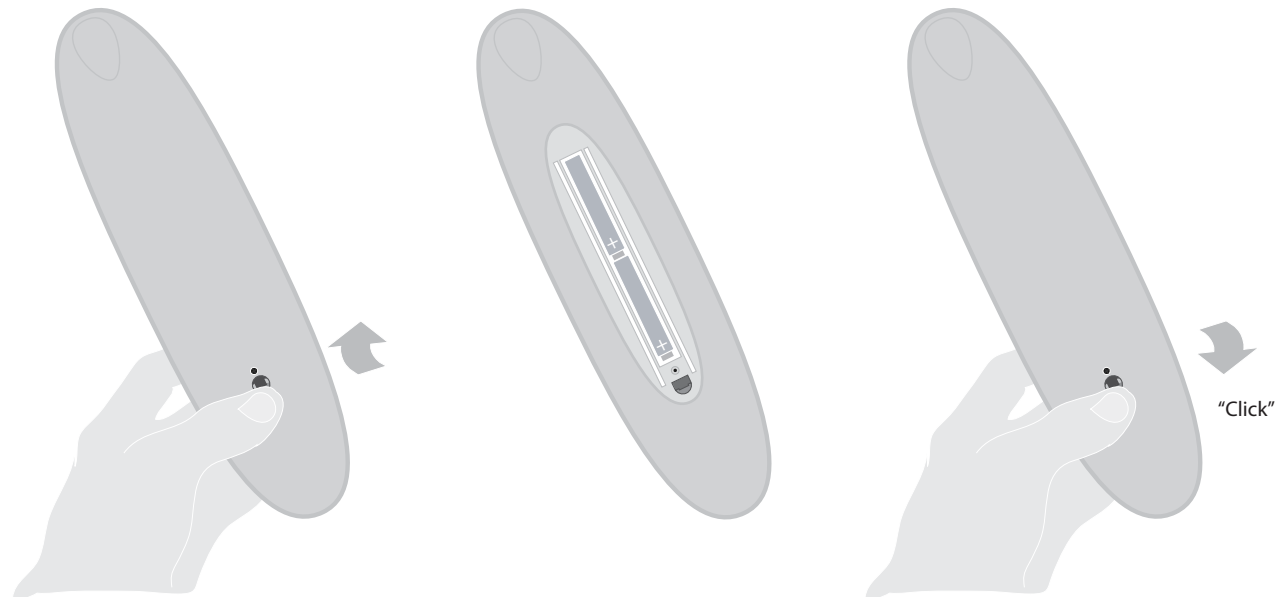

Setting up the AVC Remote Control

This section explains how to unpack and set-up the Amino remote control.

Your service provider may have supplied an alternative remote control, in which case please refer to the User Guide supplied by your service provider for instructions on setting up and using the remote control.

Inserting Batteries

The remote control requires two batteries type AAA, MN2400, UM-4, or LR03.

For best performance we recommend using Alkaline batteries.

- Open the battery cover by pushing lightly on the tab and lifting up the cover:
- Insert the batteries, taking care to observe the correct polarity:
- Replace the battery cover by engaging the two tabs in the top of the case and then closing it until it clicks into place: