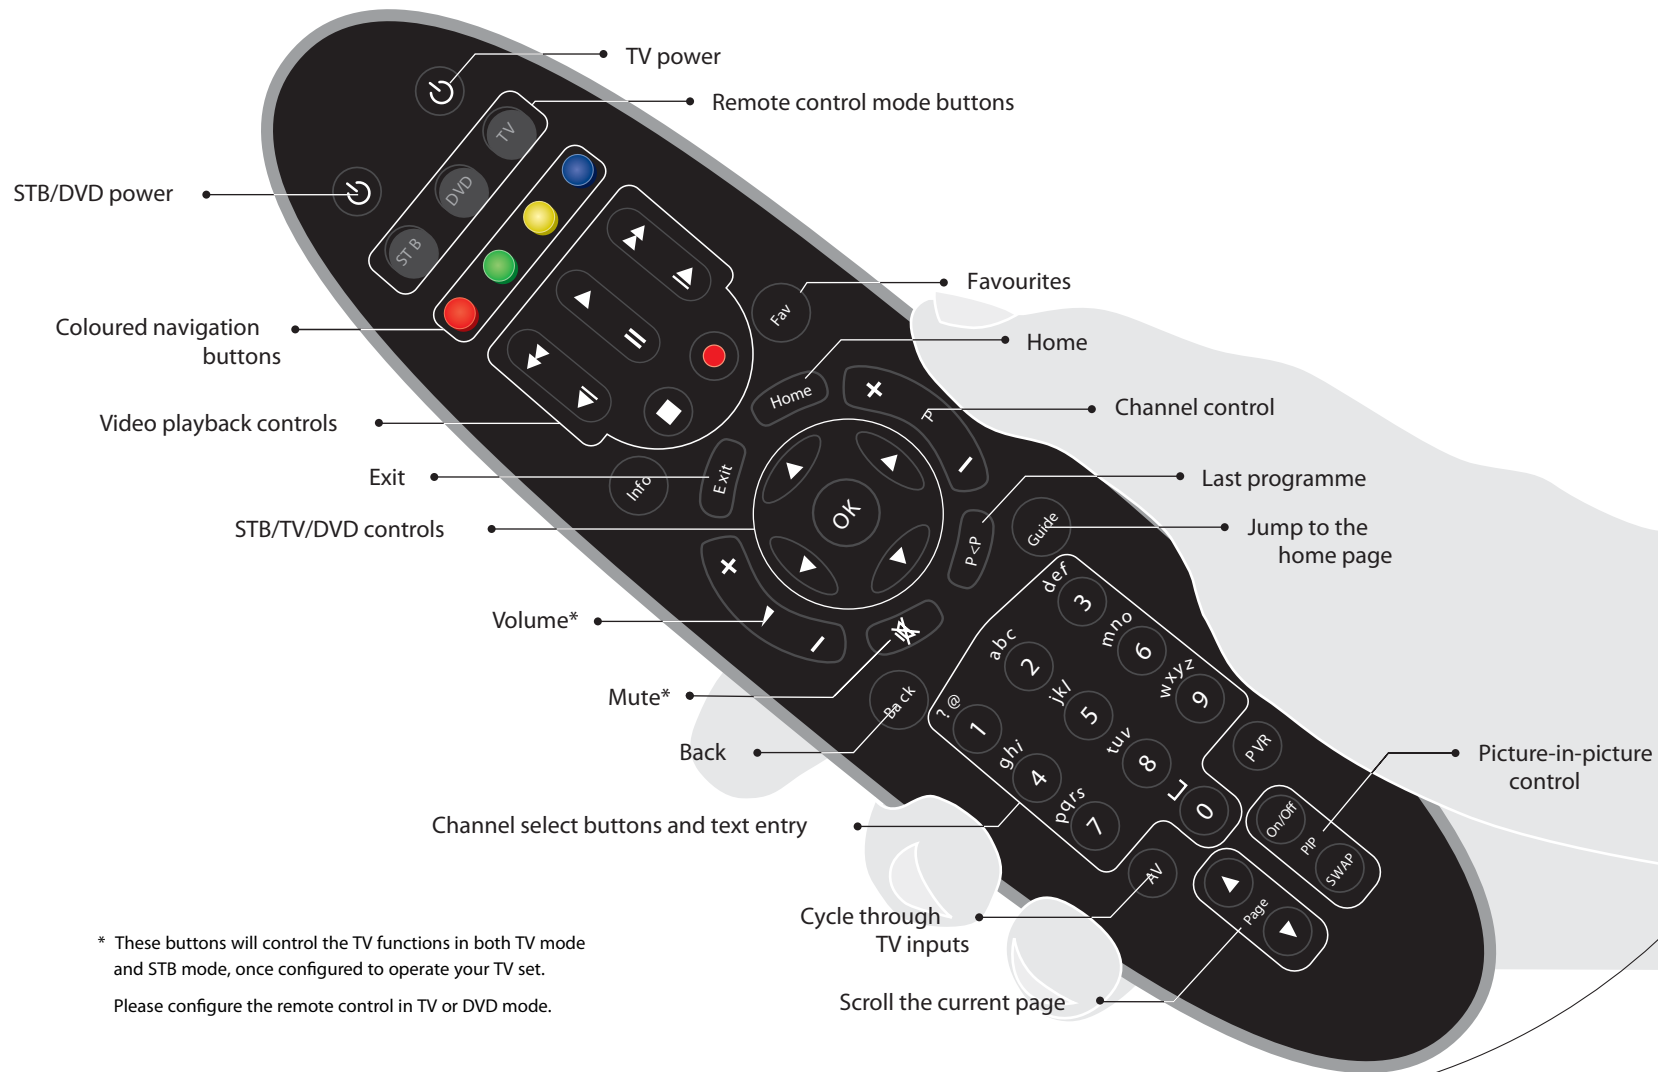

Using the Remote to Control the Set-Top Box, TV, or DVD

The function of unlabelled buttons may vary depending on the service provider.

* These buttons will control the TV functions in both TV mode and STB mode, once configured to operate your TV set. Please configure the remote control in TV or DVD mode.